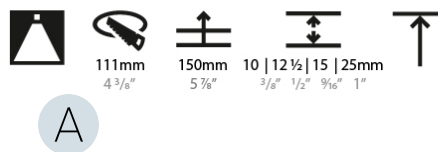

GENERAL

Series: Bioniq
 Subseries: Bioniq Round Deep
 Brand: Prolicht
 Division: Architectural
 Mounting Type: Trimless
 Mounting Location: Ceiling
 Subcategory: Downlight

PHYSICAL

Shape: Round
 Diameter (mm): 107
 Diameter (in): 4 3/16
 Height (mm): 130
 Height (in): 5 1/8
 Ceiling Thickness (mm): 10 / 12.5 / 15 / 25
 Ceiling Thickness (in): 3/8 or 1/2 or 9/16 or 1
 Min. Recessing Depth (mm): 150
 Min. Recessing Depth (in): 5 7/8
 Light Distribution: Downlight
 Weight (kg): 0.646
 Weight (lbs): 1.42
 Fixture Finish: SSR / BKV / CWI / CRY / HAB / UFT / ITA / RUA / FTG / MYG / LOD / PUS / FRO / FUP / KIA / POP / BLS / SPG / MEY / GOH / GUM / CHC / COM / ABZ / JAG / OBR / MOS / ROR
 Fixture Material: Aluminum Die Cast
 Cut-out Measurements: Ø 111mm / 4 3/8"
 Upon Request: Unique Ceiling Thickness

LED

Number of LEDs: 1
 Color Temperature (°K): 2700 / 3000 / 3500 / 4000
 Max. Delivered Lumen (lm): 876 / 909 / 955 / 974
 Nominal Lumen (lm): 1304 / 1352 / 1421 / 1450
 CRI: >90 CRI
 Efficiency (%): 87.9 / 88.4 / 87.9
 Lamp Life (hrs): 50000
 Upon Request: RGB-W Tunable White Special Color Temperature Special LED

OPTICAL

Reflector°: 18 / 42 / 60
 Optic°: Lens Pack - No Lens / Linear Spread Lens / Honeycomb / Spread Lens
 Upon Request: Special Beam Angles

RATINGS AND CERTIFICATIONS

382, F 416-247-9319, www.zaneen.com
 Certified by Intertek for North American Standards at the end of the existing Model #. For assistance on 'custom' specifications, contact zteam@zaneen.com.
 In a constant effort to supply the best product, we reserve the right to change specifications or materials without notice. The most recent specification sheets are found at zaneen.com
 IP rating: IP20